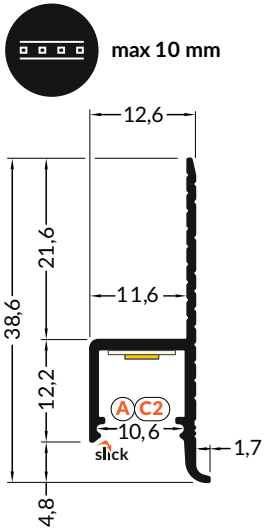

OMNI10 AC2 OMNI10 AC2 PLUS

PLASTER-IN / DO SZPACHLOWANIA

A
LED profile
OMNI10 AC2
profil LED
OMNI10 AC2

B
LED profile
OMNI10 AC2 PLUS
profil LED
OMNI10 AC PLUS

- scissors
nożyczki
- pliers
kombinerki
- hacksaw
piła
- soldering iron
lutownica
- solder
cyna
- screwdriver
wkrętak
- drill
wiertarka