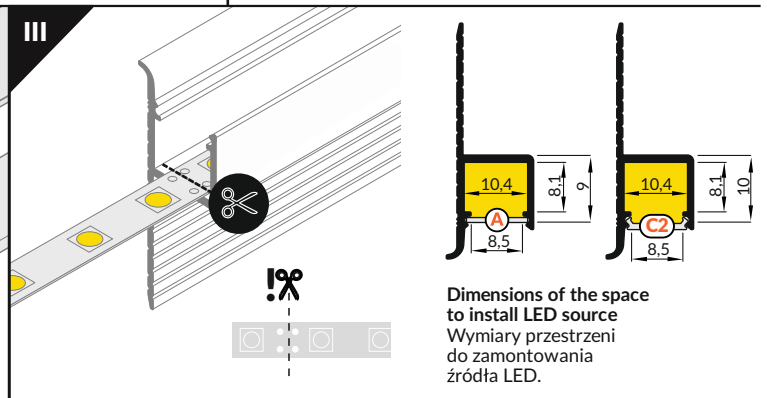

OMNI10 AC2 OMNI10 AC2 PLUS

PLASTER-IN / DO SZPACHLOWANIA

A
LED profile
OMNI10 AC2
profil LED
OMNI10 AC2

B
LED profile
OMNI10 AC2 PLUS
profil LED
OMNI10 AC PLUS

- scissors
nożyczki
- pliers
kombinerki
- hacksaw
piła
- soldering iron
lutownica
- solder
cyna
- screwdriver
wkrętak
- drill
wiertarka