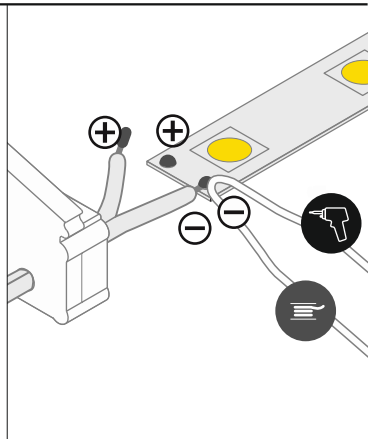

OMNI10 AC2 OMNI10 AC2 PLUS

PLASTER-IN / DO SZPACHLOWANIA

A
LED profile
OMNI10 AC2
profil LED
OMNI10 AC2

B
LED profile
OMNI10 AC2 PLUS
profil LED
OMNI10 AC PLUS

- scissors
nożyczki
- pliers
kombinerki
- hacksaw
piła
- soldering iron
lutownica
- solder
cyna
- screwdriver
wkrętak
- drill
wiertarka