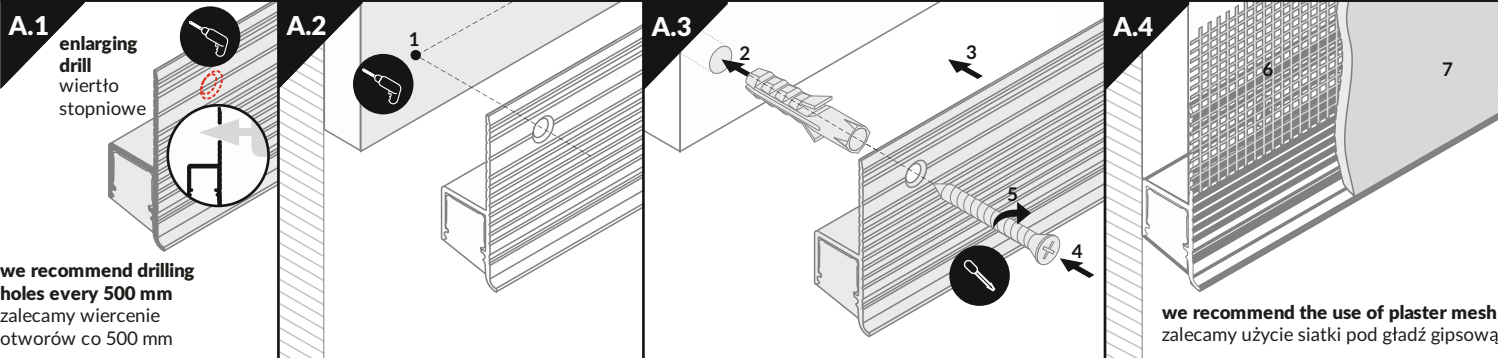

A MOUNTING / MONTAŻ