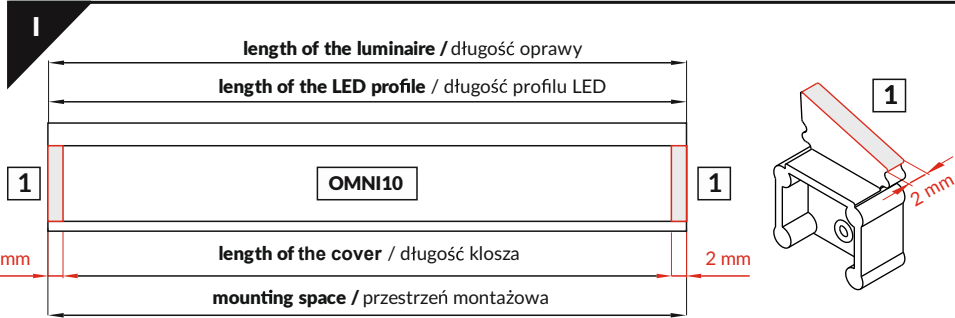

OMNI10 AC2 OMNI10 AC2 PLUS

PLASTER-IN / DO SZPACHLOWANIA

A
LED profile
OMNI10 AC2
profil LED
OMNI10 AC2

B
LED profile
OMNI10 AC2 PLUS
profil LED
OMNI10 AC PLUS

- scissors
nożyczki
- pliers
kombinerki
- hacksaw
piła
- soldering iron
lutownica
- solder
cyna
- screwdriver
wkrętak
- drill
wiertarka