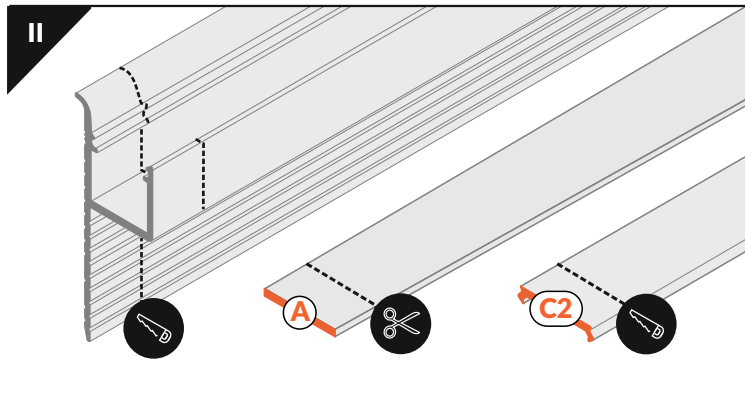

OMNI10 AC2 OMNI10 AC2 PLUS

PLASTER-IN / DO SZPACHLOWANIA

A
LED profile
OMNI10 AC2
profil LED
OMNI10 AC2

B
LED profile
OMNI10 AC2 PLUS
profil LED
OMNI10 AC PLUS

- scissors
nożyczki
- pliers
kombinerki
- hacksaw
piła
- soldering iron
lutownica
- solder
cyna
- screwdriver
wkrętak
- drill
wiertarka