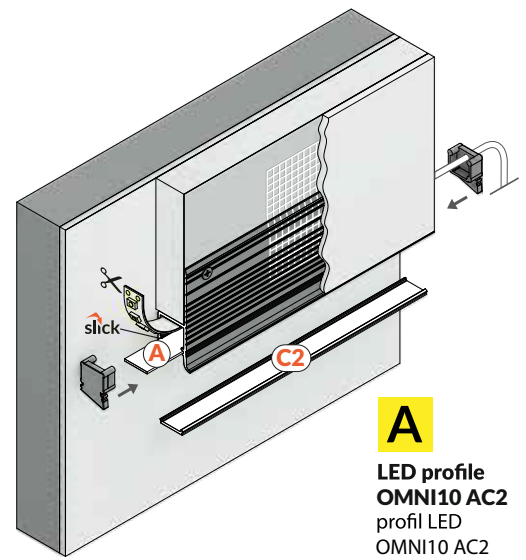

OMNI10 AC2 OMNI10 AC2 PLUS

PLASTER-IN / DO SZPACHLOWANIA

A
LED profile
OMNI10 AC2
profil LED
OMNI10 AC2

B
LED profile
OMNI10 AC2 PLUS
profil LED
OMNI10 AC PLUS

- scissors
nożyczki
- pliers
kombinerki
- hacksaw
piła
- soldering iron
lutownica
- solder
cyna
- screwdriver
wkrętak
- drill
wiertarka