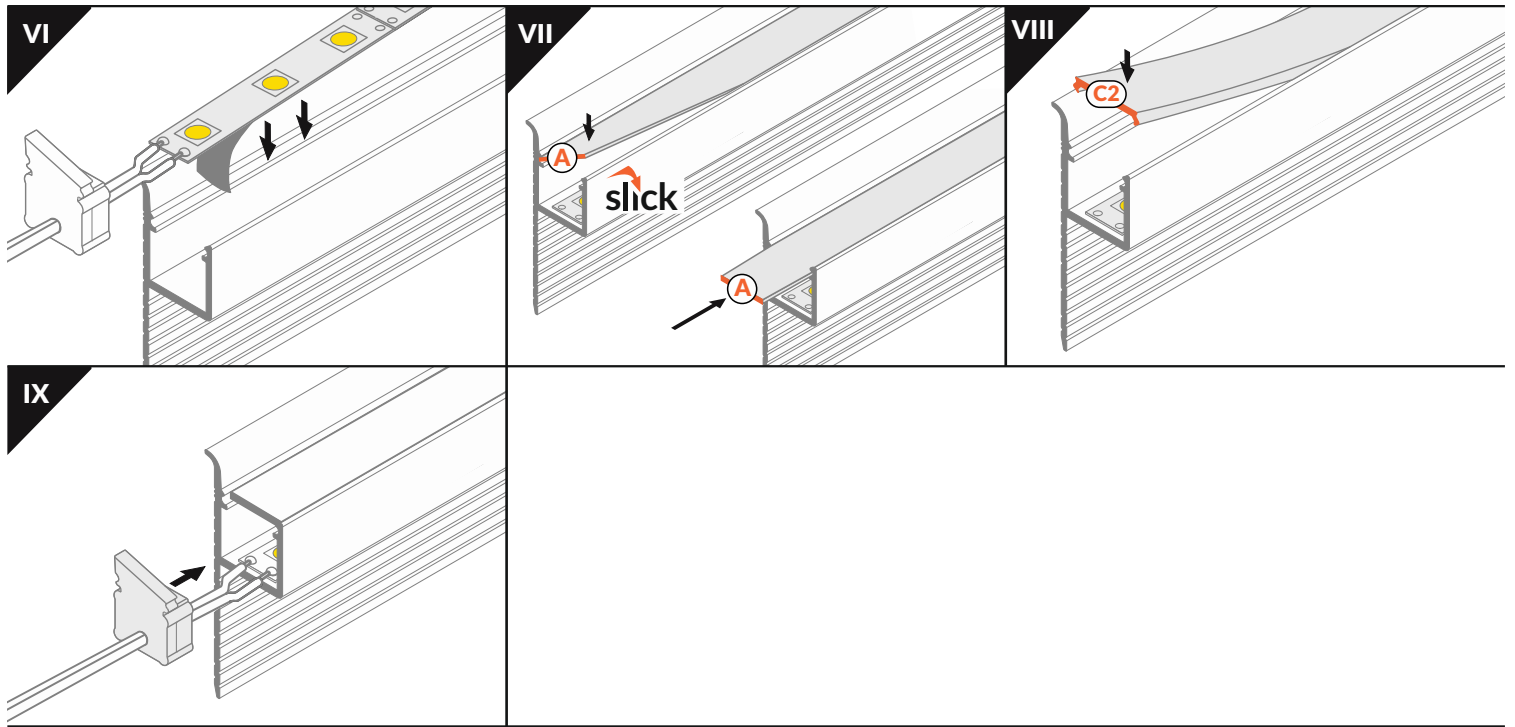

OMNI10 AC2 OMNI10 AC2 PLUS

PLASTER-IN / DO SZPACHLOWANIA

A
LED profile
OMNI10 AC2
profil LED
OMNI10 AC2

B
LED profile
OMNI10 AC2 PLUS
profil LED
OMNI10 AC PLUS

- scissors
nożyczki
- pliers
kombinerki
- hacksaw
piła
- soldering iron
lutownica
- solder
cyna
- screwdriver
wkrętak
- drill
wiertarka