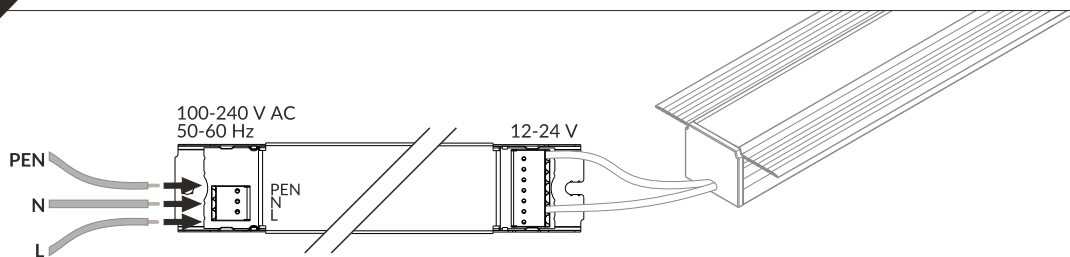

VII POWER SUPPLY - primary side / ZASILANIE - strona pierwotna

ACCESSORIES / AKCESORIA

power switches / włączniki
controller + remote / sterownik + pilot
movement sensors / czujniki ruchu

Hungarian distributor

www.s-lightled.hu | www.topmet.com